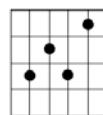

C7

Verse 1

C C F+9 F+9

In the chilly hours and minutes

C C F Am

Of uncertainty, I want to be

C C F+9 G C C G G

In the warm hold of your loving mind

C C F+9 F+9

To feel you all around me

C C F Am

And to take your hand along the sand

C C F+9 G C G G

Ah, but I may as well try and catch the wind