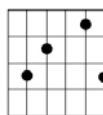

CATCH THE WIND by Donovan Leitch

¾ time—drone with the G on the top string

Intro

C C F G C F C C

C major