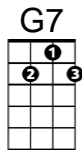

CHORDS USED IN THIS SONG

"By the Light of the Silvery Moon" by Gus Edwards and Edward Madden

Verse 1:

By the [C] light of the Silvery [D7] Moon
I want to [G7] spoon.

To my honey I'll [C] croon [C#dim] love's [G7] tune.
Honey [C] moon, keep a shining in [F] Ju- [A7] -u- [Dm] -une.
Your [A7] sil [Dm] v'ry [C] beams will [D7] bring love [C]
dreams.

We'll be [Am] cuddling [E] soo- [E7] -oo- [A] -oon [A7]
[D7] By the [C] sil [G7] v'ry [C] moon.

Verse 2:

By the [C] light
Not the [Cdim] dark, but the [C] light,
Of the Silvery [D7] Moon
Not the [Ddim] sun, but the [D7] moon
I want to [G7] spoon.

Not [C#dim] knife, but [G7] spoon
To my honey I'll [C] croon [C#dim] love's [G7] tune.
Honey [C] moon,

Not the [Cdim] sun, but the [C] moon
Keep a-shining in [F] Ju- [A7] -u- [Dm] -une.
Your [A7] sil [Dm] v'ry [C] beams will [D7] bring love [C]
dreams.