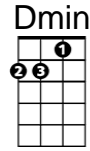

CHORDS USED IN THIS SONG

"By the Light of the Silvery Moon" by Gus Edwards and Edward Madden

Verse 1:

By the [C] light of the Silvery [D7] Moon
I want to [G7] spoon.

To my honey I'll [C] croon [C#dim] love's [G7] tune.
Honey [C] moon, keep a shining in [F] Ju- [A7] -u- [Dm] -une.
Your [A7] sil [Dm] v'ry [C] beams will [D7] bring love [C]
dreams.

We'll be [Am] cuddling [E] soo- [E7] -oo- [A] -oon [A7]
[D7] By the [C] sil [G7] v'ry [C] moon.

Verse 2:

By the [C] light
Not the [Cdim] dark, but the [C] light,
Of the Silvery [D7] Moon
Not the [Ddim] sun, but the [D7] moon
I want to [G7] spoon.

Not [C#dim] knife, but [G7] spoon
To my honey I'll [C] croon [C#dim] love's [G7] tune.
Honey [C] moon,

Not the [Cdim] sun, but the [C] moon
Keep a-shining in [F] Ju- [A7] -u- [Dm] -une.
Your [A7] sil [Dm] v'ry [C] beams will [D7] bring love [C]
dreams.