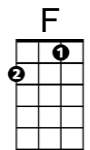

CHORDS USED IN THIS SONG

"By the Light of the Silvery Moon" by Gus Edwards and Edward Madden

Verse 1:

By the [C] light of the Silvery [D7] Moon
I want to [G7] spoon.

To my honey I'll [C] croon [C#dim] love's [G7] tune.
Honey [C] moon, keep a shining in [F] Ju- [A7] -u- [Dm] -une.
Your [A7] sil [Dm] v'ry [C] beams will [D7] bring love [C]
dreams.

We'll be [Am] cuddling [E] soo- [E7] -oo- [A] -oon [A7]
[D7] By the [C] sil [G7] v'ry [C] moon.

Verse 2:

By the [C] light
Not the [Cdim] dark, but the [C] light,
Of the Silvery [D7] Moon
Not the [Ddim] sun, but the [D7] moon
I want to [G7] spoon.

Not [C#dim] knife, but [G7] spoon
To my honey I'll [C] croon [C#dim] love's [G7] tune.
Honey [C] moon,

Not the [Cdim] sun, but the [C] moon
Keep a-shining in [F] Ju- [A7] -u- [Dm] -une.
Your [A7] sil [Dm] v'ry [C] beams will [D7] bring love [C]
dreams.