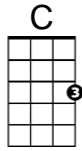

CHORDS USED IN THIS SONG

"By the Light of the Silvery Moon" by Gus Edwards and Edward Madden

Verse 1:

By the [C] light of the Silvery [D7] Moon
I want to [G7] spoon.

To my honey I'll [C] croon [C#dim] love's [G7] tune.
Honey [C] moon, keep a shining in [F] Ju- [A7] -u- [Dm] -une.
Your [A7] sil [Dm] v'ry [C] beams will [D7] bring love [C]
dreams.

We'll be [Am] cuddling [E] soo- [E7] -oo- [A] -oon [A7]
[D7] By the [C] sil [G7] v'ry [C] moon.

Verse 2:

By the [C] light
Not the [Cdim] dark, but the [C] light,
Of the Silvery [D7] Moon
Not the [Ddim] sun, but the [D7] moon
I want to [G7] spoon.

Not [C#dim] knife, but [G7] spoon
To my honey I'll [C] croon [C#dim] love's [G7] tune.
Honey [C] moon,

Not the [Cdim] sun, but the [C] moon
Keep a-shining in [F] Ju- [A7] -u- [Dm] -une.
Your [A7] sil [Dm] v'ry [C] beams will [D7] bring love [C]
dreams.