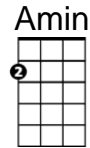

CHORDS USED IN THIS SONG

"By the Light of the Silvery Moon" by Gus Edwards and Edward Madden

Verse 1:

By the [C] light of the Silvery [D7] Moon
I want to [G7] spoon.

To my honey I'll [C] croon [C#dim] love's [G7] tune.
Honey [C] moon, keep a shining in [F] Ju- [A7] -u- [Dm] -une.
Your [A7] sil [Dm] v'ry [C] beams will [D7] bring love [C]
dreams.

We'll be [Am] cuddling [E] soo- [E7] -oo- [A] -oon [A7]
[D7] By the [C] sil [G7] v'ry [C] moon.

Verse 2:

By the [C] light
Not the [Cdim] dark, but the [C] light,
Of the Silvery [D7] Moon
Not the [Ddim] sun, but the [D7] moon
I want to [G7] spoon.

Not [C#dim] knife, but [G7] spoon
To my honey I'll [C] croon [C#dim] love's [G7] tune.
Honey [C] moon,

Not the [Cdim] sun, but the [C] moon
Keep a-shining in [F] Ju- [A7] -u- [Dm] -une.
Your [A7] sil [Dm] v'ry [C] beams will [D7] bring love [C]
dreams.