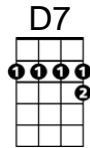

CHORDS USED IN THIS SONG

"By the Light of the Silvery Moon" by Gus Edwards and Edward Madden

Verse 1:

By the [C] light of the Silvery [D7] Moon
I want to [G7] spoon.

To my honey I'll [C] croon [C#dim] love's [G7] tune.
Honey [C] moon, keep a shining in [F] Ju- [A7] -u- [Dm] -une.
Your [A7] sil [Dm] v'ry [C] beams will [D7] bring love [C]
dreams.

We'll be [Am] cuddling [E] soo- [E7] -oo- [A] -oon [A7]
[D7] By the [C] sil [G7] v'ry [C] moon.

Verse 2:

By the [C] light
Not the [Cdim] dark, but the [C] light,
Of the Silvery [D7] Moon
Not the [Ddim] sun, but the [D7] moon
I want to [G7] spoon.

Not [C#dim] knife, but [G7] spoon
To my honey I'll [C] croon [C#dim] love's [G7] tune.
Honey [C] moon,

Not the [Cdim] sun, but the [C] moon
Keep a-shining in [F] Ju- [A7] -u- [Dm] -une.
Your [A7] sil [Dm] v'ry [C] beams will [D7] bring love [C]
dreams.