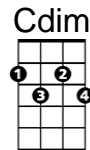

CHORDS USED IN THIS SONG

"By the Light of the Silvery Moon" by Gus Edwards and Edward Madden

Verse 1:

By the [C] light of the Silvery [D7] Moon
I want to [G7] spoon.

To my honey I'll [C] croon [C#dim] love's [G7] tune.
Honey [C] moon, keep a shining in [F] Ju- [A7] -u- [Dm] -une.
Your [A7] sil [Dm] v'ry [C] beams will [D7] bring love [C]
dreams.

We'll be [Am] cuddling [E] soo- [E7] -oo- [A] -oon [A7]
[D7] By the [C] sil [G7] v'ry [C] moon.

Verse 2:

By the [C] light
Not the [Cdim] dark, but the [C] light,
Of the Silvery [D7] Moon
Not the [Ddim] sun, but the [D7] moon
I want to [G7] spoon.

Not [C#dim] knife, but [G7] spoon
To my honey I'll [C] croon [C#dim] love's [G7] tune.
Honey [C] moon,

Not the [Cdim] sun, but the [C] moon
Keep a-shining in [F] Ju- [A7] -u- [Dm] -une.
Your [A7] sil [Dm] v'ry [C] beams will [D7] bring love [C]
dreams.