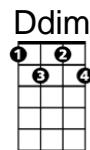

CHORDS USED IN THIS SONG

"By the Light of the Silvery Moon" by Gus Edwards and Edward Madden

Verse 1:

By the [C] light of the Silvery [D7] Moon
I want to [G7] spoon.

To my honey I'll [C] croon [C#dim] love's [G7] tune.
Honey [C] moon, keep a shining in [F] Ju- [A7] -u- [Dm] -une.
Your [A7] sil [Dm] v'ry [C] beams will [D7] bring love [C]
dreams.

We'll be [Am] cuddling [E] soo- [E7] -oo- [A] -oon [A7]
[D7] By the [C] sil [G7] v'ry [C] moon.

Verse 2:

By the [C] light
Not the [Cdim] dark, but the [C] light,
Of the Silvery [D7] Moon
Not the [Ddim] sun, but the [D7] moon
I want to [G7] spoon.

Not [C#dim] knife, but [G7] spoon
To my honey I'll [C] croon [C#dim] love's [G7] tune.
Honey [C] moon,

Not the [Cdim] sun, but the [C] moon
Keep a-shining in [F] Ju- [A7] -u- [Dm] -une.
Your [A7] sil [Dm] v'ry [C] beams will [D7] bring love [C]
dreams.