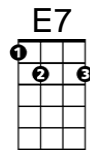

CHORDS USED IN THIS SONG

"By the Light of the Silvery Moon" by Gus Edwards and Edward Madden

Verse 1:

By the [C] light of the Silvery [D7] Moon
I want to [G7] spoon.

To my honey I'll [C] croon [C#dim] love's [G7] tune.
Honey [C] moon, keep a shining in [F] Ju- [A7] -u- [Dm] -une.
Your [A7] sil [Dm] v'ry [C] beams will [D7] bring love [C]
dreams.

We'll be [Am] cuddling [E] soo- [E7] -oo- [A] -oon [A7]
[D7] By the [C] sil [G7] v'ry [C] moon.

Verse 2:

By the [C] light
Not the [Cdim] dark, but the [C] light,
Of the Silvery [D7] Moon
Not the [Ddim] sun, but the [D7] moon
I want to [G7] spoon.

Not [C#dim] knife, but [G7] spoon
To my honey I'll [C] croon [C#dim] love's [G7] tune.
Honey [C] moon,

Not the [Cdim] sun, but the [C] moon
Keep a-shining in [F] Ju- [A7] -u- [Dm] -une.
Your [A7] sil [Dm] v'ry [C] beams will [D7] bring love [C]
dreams.