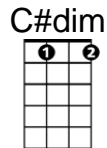

CHORDS USED IN THIS SONG

"By the Light of the Silvery Moon" by Gus Edwards and Edward Madden

Verse 1:

By the [C] light of the Silvery [D7] Moon
I want to [G7] spoon.

To my honey I'll [C] croon [C#dim] love's [G7] tune.
Honey [C] moon, keep a shining in [F] Ju- [A7] -u- [Dm] -une.
Your [A7] sil [Dm] v'ry [C] beams will [D7] bring love [C]
dreams.

We'll be [Am] cuddling [E] soo- [E7] -oo- [A] -oon [A7]
[D7] By the [C] sil [G7] v'ry [C] moon.

Verse 2:

By the [C] light
Not the [Cdim] dark, but the [C] light,
Of the Silvery [D7] Moon
Not the [Ddim] sun, but the [D7] moon
I want to [G7] spoon.

Not [C#dim] knife, but [G7] spoon
To my honey I'll [C] croon [C#dim] love's [G7] tune.
Honey [C] moon,

Not the [Cdim] sun, but the [C] moon
Keep a-shining in [F] Ju- [A7] -u- [Dm] -une.
Your [A7] sil [Dm] v'ry [C] beams will [D7] bring love [C]
dreams.