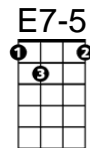

CHORDS USED IN THIS SONG

"By the Light of the Silvery Moon" by Gus Edwards and Edward Madden

Verse 1:

By the [C] light of the Silvery [D7] Moon
I want to [G7] spoon.

To my honey I'll [C] croon [C#dim] love's [G7] tune.
Honey [C] moon, keep a shining in [F] Ju- [A7] -u- [Dm] -une.
Your [A7] sil [Dm] v'ry [C] beams will [D7] bring love [C]
dreams.

We'll be [Am] cuddling [E] soo- [E7] -oo- [A] -oon [A7]
[D7] By the [C] sil [G7] v'ry [C] moon.

Verse 2:

By the [C] light
Not the [Cdim] dark, but the [C] light,
Of the Silvery [D7] Moon
Not the [Ddim] sun, but the [D7] moon
I want to [G7] spoon.

Not [C#dim] knife, but [G7] spoon
To my honey I'll [C] croon [C#dim] love's [G7] tune.
Honey [C] moon,

Not the [Cdim] sun, but the [C] moon
Keep a-shining in [F] Ju- [A7] -u- [Dm] -une.
Your [A7] sil [Dm] v'ry [C] beams will [D7] bring love [C]
dreams.