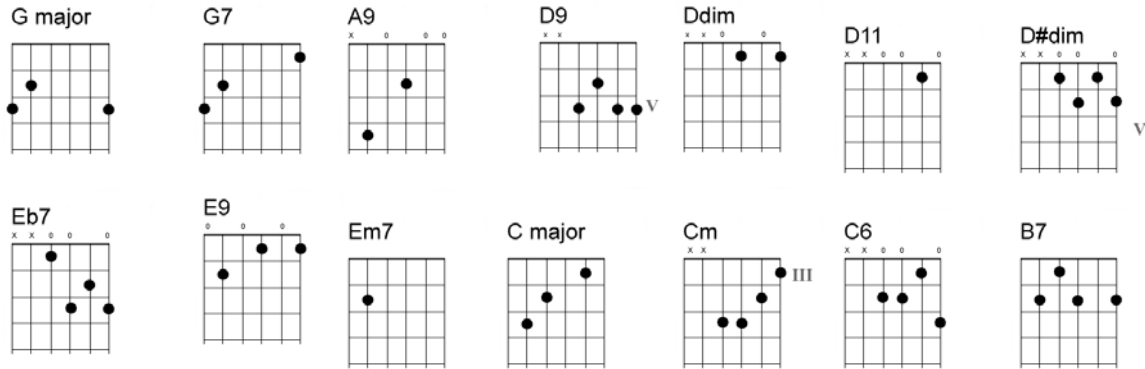

" Twilight Time " by the Platters

G **B7**
 Heavenly shades of night are falling, it's Twilight Time
Em7 **G7**
 Out of the mist your voice is calling, it's Twilight Time
C **D#dim** **G** **E9**
 When purple colored curtains mark the end of day
A9 **D11** **D9**
 I hear you, my dear at Twilight time

G **B7**
 Deeping shadows gather splendor as day is done
Em7 **G7**
 fingers of night will soon surrender the setting sun
C **D#dim** **G** **E9**
 I count the moments darling till you're here with me
A9 **D7** **G**
 together at last at twilight time

Am **B7**
 Here in the after glow of day
Em7 **D#dim** **Em** **D#dim** **Em**
 we keep our rendezvous be neath the blue
A9
 Here in the sweet and same old way
D9 **C9 D7** **Eb7** **D7**
 I fall in love again as I did then