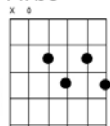

You Are The Sunshine of My Life - Stevie Wonder

INTRO: C(add9) / G7#5 /

CHORUS:

C / G/F Em7 A7b9
 You are the sunshine of my life
 Dm7 / G7 / C / Dm7 G7
 That's why I'll always be around
 C / G/F Em7 A7b9
 You are the apple of my eye
 Dm7 / G7 / C / Dm7 G7
 Forever you'll stay in my heart

VERSE 1:

Cmaj7 / Dm7 G7 Cmaj7 / Dm7 G7
 I feel like this is the be gin ning
 Cmaj7 / Dm7 G7 Bm7b5 / E7 E7#5
 Though I've loved you for a million years
 Amaj7 / Bm7 E7 Am Am(maj7) Am7 /
 And if I thought our love was ending
 D7 / D7 / Dm7 / G7 /
 I'd find myself drowning in my own tears Whoa, Whoa

CHORUS:

VERSE 2:

Cmaj7 / Dm7 G7 Cmaj7 / Dm7 G7
 You must have known that I was lonely
 Cmaj7 / Dm7 G7 Bm7b5 / E7 E7#5
 Because you came to my rescue
 Amaj7 / Bm7 E7 Am Am(maj7) Am7 /
 And I know that this must be heaven
 D7 / / / Dm7 / G7 /
 How could so much love be inside of you Whoa Whoa

REPEAT CHORUS TWICE:

CHORDS:

C+9

G7 #5

A7b9

Bm7/b5

Am(maj7)

E7+5