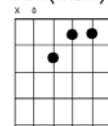

You Are The Sunshine of My Life - Stevie Wonder

INTRO: C(add9) / G7#5 /

CHORUS:

C / G/F Em7 A7b9
 You are the sunshine of my life
 Dm7 / G7 / C / Dm7 G7
 That's why I'll always be around
 C / G/F Em7 A7b9
 You are the apple of my eye
 Dm7 / G7 / C / Dm7 G7
 Forever you'll stay in my heart

VERSE 1:

Cmaj7 / Dm7 G7 Cmaj7 / Dm7 G7
 I feel like this is the be gin ning
 Cmaj7 / Dm7 G7 Bm7b5 / E7 E7#5
 Though I've loved you for a million years
 Amaj7 / Bm7 E7 Am Am(maj7) Am7 /
 And if I thought our love was ending
 D7 / D7 / Dm7 / G7 /
 I'd find myself drowning in my own tears Whoa, Whoa

CHORUS:

VERSE 2:

Cmaj7 / Dm7 G7 Cmaj7 / Dm7 G7
 You must have known that I was lonely
 Cmaj7 / Dm7 G7 Bm7b5 / E7 E7#5
 Because you came to my rescue
 Amaj7 / Bm7 E7 Am Am(maj7) Am7 /
 And I know that this must be heaven
 D7 / / / Dm7 / G7 /
 How could so much love be inside of you Whoa Whoa

REPEAT CHORUS TWICE:

CHORDS:

C+9

G7 #5

A7b9

Bm7/b5

Am(maj7)

E7+5