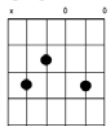

You Are The Sunshine of My Life - Stevie Wonder

INTRO: C(add9) / G7#5 /

CHORUS:

C / G/F Em7 A7b9
You are the sunshine of my life
Dm7 / G7 / C / Dm7 G7
That's why I'll always be around
C / G/F Em7 A7b9
You are the apple of my eye
Dm7 / G7 / C / Dm7 G7
Forever you'll stay in my heart

VERSE 1:

Cmaj7 / Dm7 G7 Cmaj7 / Dm7 G7
I feel like this is the be gin ning
Cmaj7 / Dm7 G7 Bm7b5 / E7 E7#5
Though I've loved you for a million years
Amaj7 / Bm7 E7 Am Am(maj7) Am7 /
And if I thought our love was ending
D7 / D7 / Dm7 / G7 /
I'd find myself drowning in my own tears Whoa, Whoa

CHORUS:

VERSE 2:

Cmaj7 / Dm7 G7 Cmaj7 / Dm7 G7
You must have known that I was lonely
Cmaj7 / Dm7 G7 Bm7b5 / E7 E7#5
Because you came to my rescue
Amaj7 / Bm7 E7 Am Am(maj7) Am7 /
And I know that this must be heaven
D7 / / / Dm7 / G7 /
How could so much love be inside of you Whoa Whoa

REPEAT CHORUS TWICE:

CHORDS:

C+9