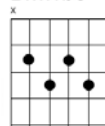

You Are The Sunshine of My Life - Stevie Wonder

INTRO: C(add9) / G7#5 /

CHORUS:

C / G/F Em7 A7b9
 You are the sunshine of my life
 Dm7 / G7 / C / Dm7 G7
 That's why I'll always be around
 C / G/F Em7 A7b9
 You are the apple of my eye
 Dm7 / G7 / C / Dm7 G7
 Forever you'll stay in my heart

VERSE 1:

Cmaj7 / Dm7 G7 Cmaj7 / Dm7 G7
 I feel like this is the be gin ning
 Cmaj7 / Dm7 G7 Bm7b5 / E7 E7#5
 Though I've loved you for a million years
 Amaj7 / Bm7 E7 Am Am(maj7) Am7 /
 And if I thought our love was ending
 D7 / D7 / Dm7 / G7 /
 I'd find myself drowning in my own tears Whoa, Whoa

CHORUS:

VERSE 2:

Cmaj7 / Dm7 G7 Cmaj7 / Dm7 G7
 You must have known that I was lonely
 Cmaj7 / Dm7 G7 Bm7b5 / E7 E7#5
 Because you came to my rescue
 Amaj7 / Bm7 E7 Am Am(maj7) Am7 /
 And I know that this must be heaven
 D7 / / / Dm7 / G7 /
 How could so much love be inside of you Whoa Whoa

REPEAT CHORUS TWICE:

CHORDS:

C+9

G7 #5

A7b9

Bm7/b5

Am(maj7)

E7+5